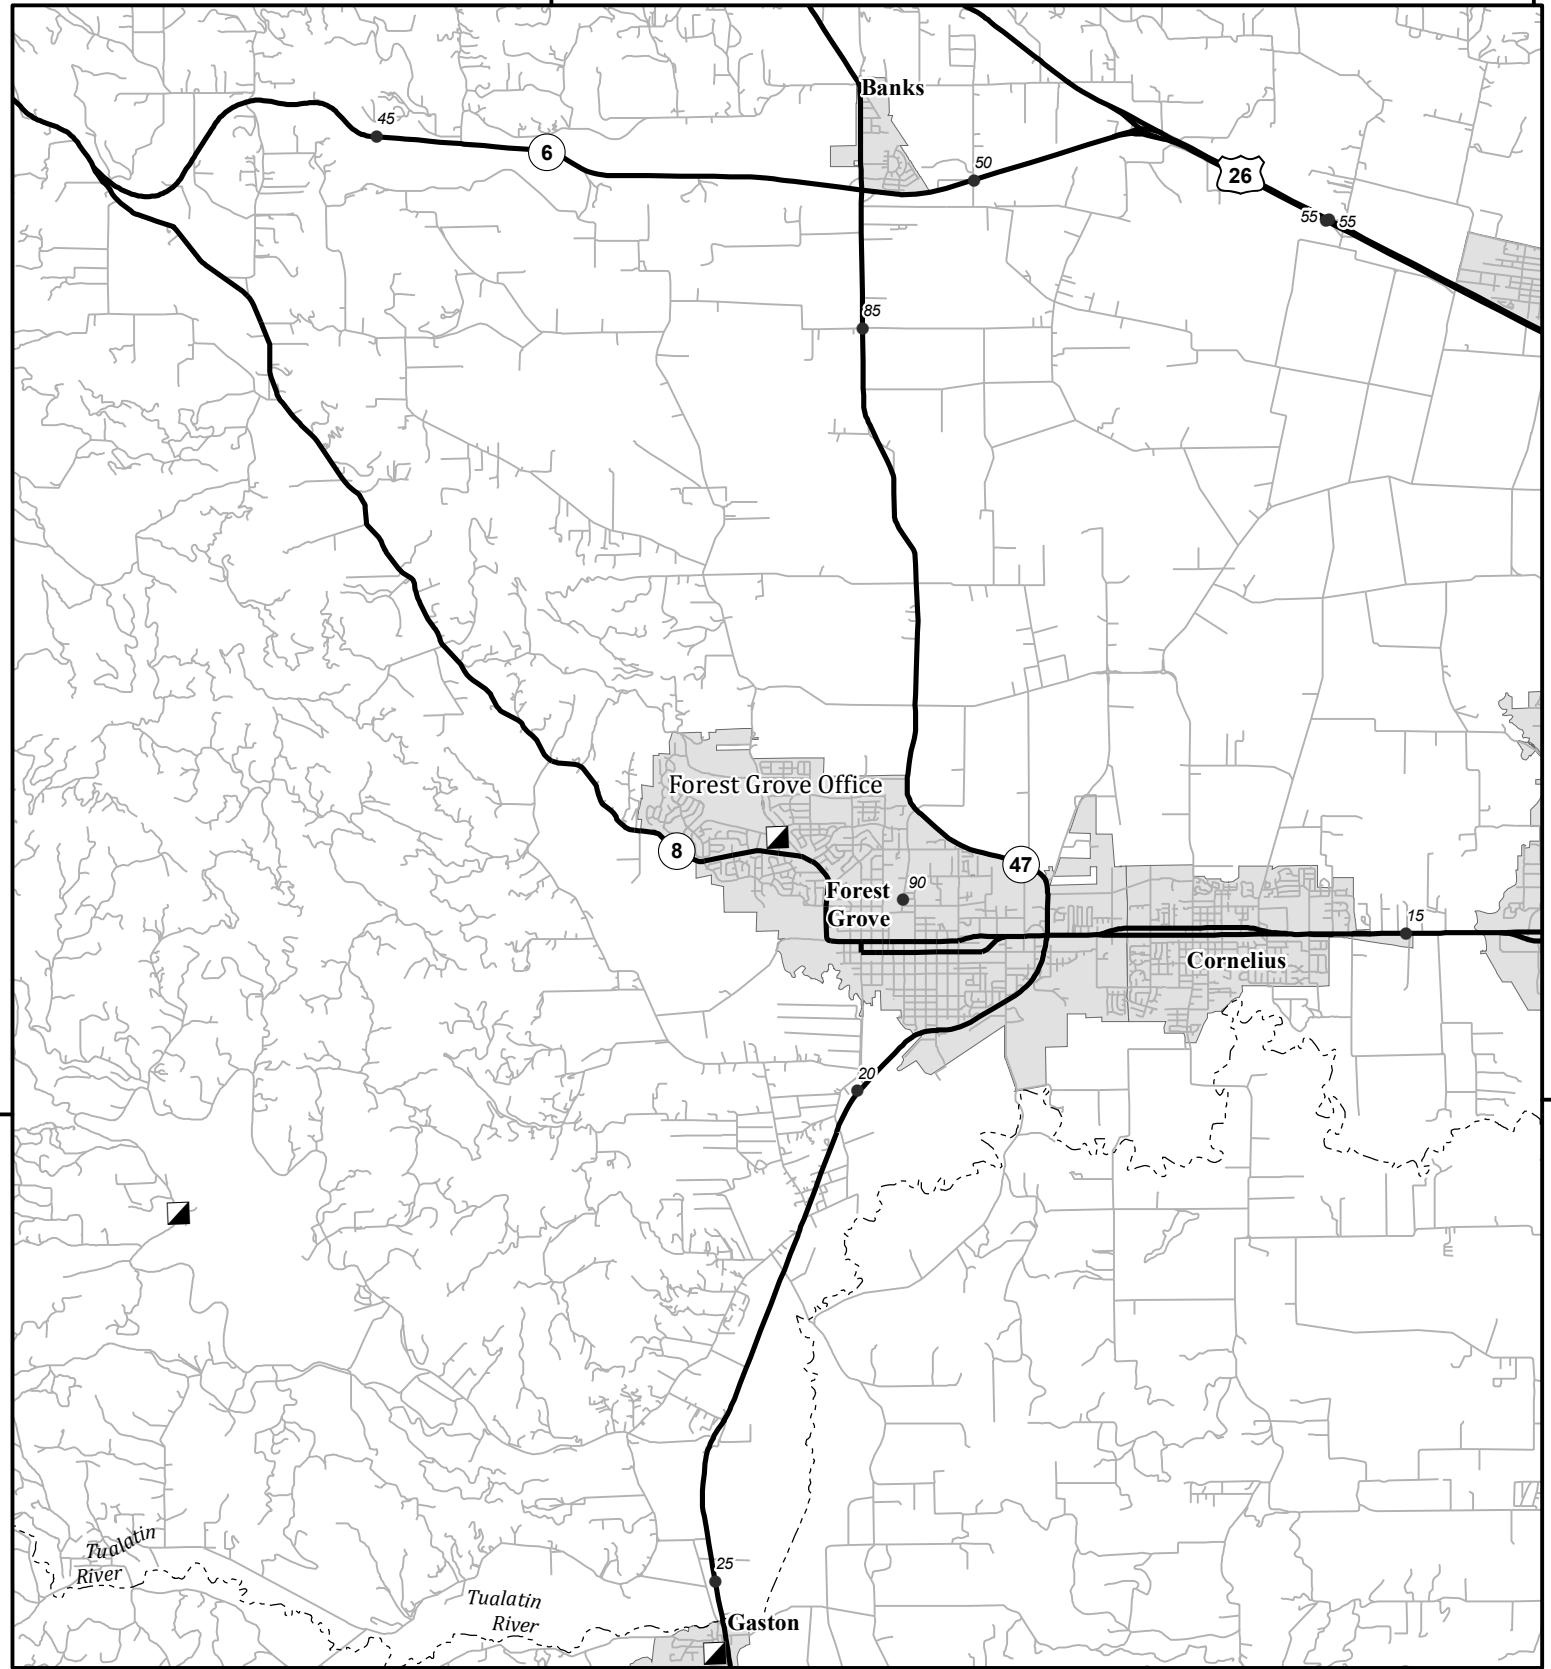

-123°10' -123°10'

45°30'

45°30'

-123°10' -123°10'

Oregon Vicinity & Major Highways

● Mileposts
 ■ Fire Camp
 - - - Rivers
T1N R4W S36 NWNW
 N 45.532296°
 W -123.129725°
Address:
 , OR, 97

Directions:
 From N:
 From S:
 From E:
 From W: